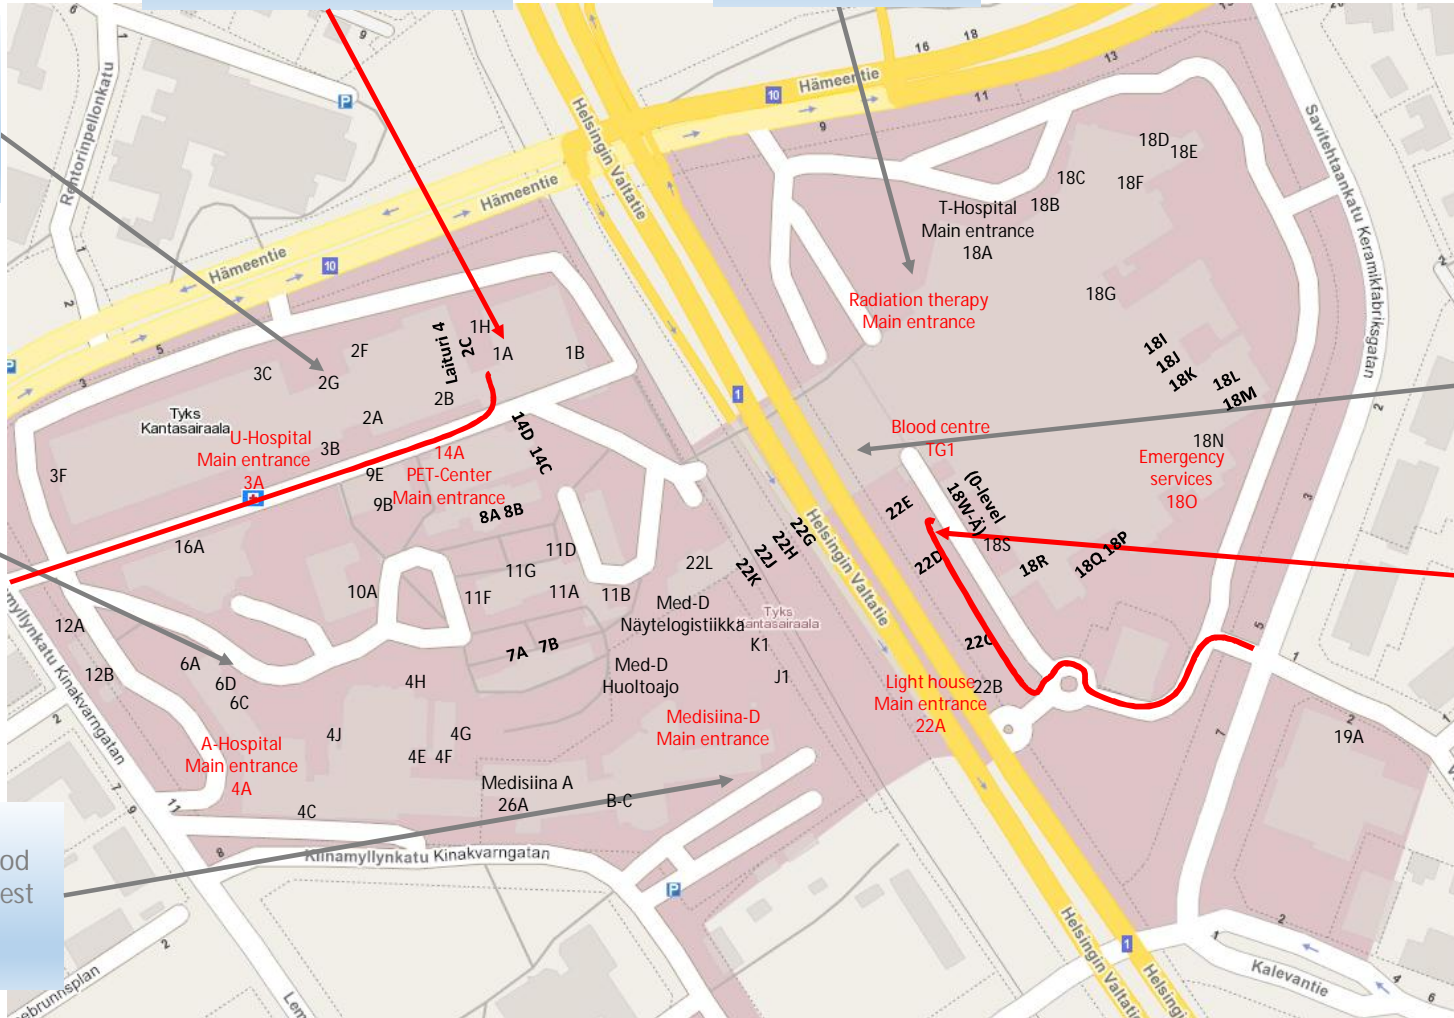

Building 1
Loading dock
Tekninen varasto
Kiinamylynkatu 4-8
(Open from 7 a.m. to 3 p.m.)

T1 Hospital
Loading dock
No goods reception
Huoltopiha 1
Hämeentie 11

Turku University Hospital
Loading docks for Cargo
(Building 1 and T2-Hospital)

U-Hospital
Loading dock
No goods reception
Laituri 1
Kiinamylynkatu 4-8

Light house
No loading dock
No goods reception
Huoltopiha 3
Savitehtaankatu 7

A-sairaala
Loading dock
No goods Reception
A Huoltopiha
Kiinamylynkatu 4-8

T2 Hospital
Loading dock
TG0 Huoltopiha 2
Savitehtaankatu 5
(Open from 7 a.m. to 3 p.m.)

Medisiina D
Kiinamylynkatu 10. Good
reception only for request
(Note! Loading dock is
underground)